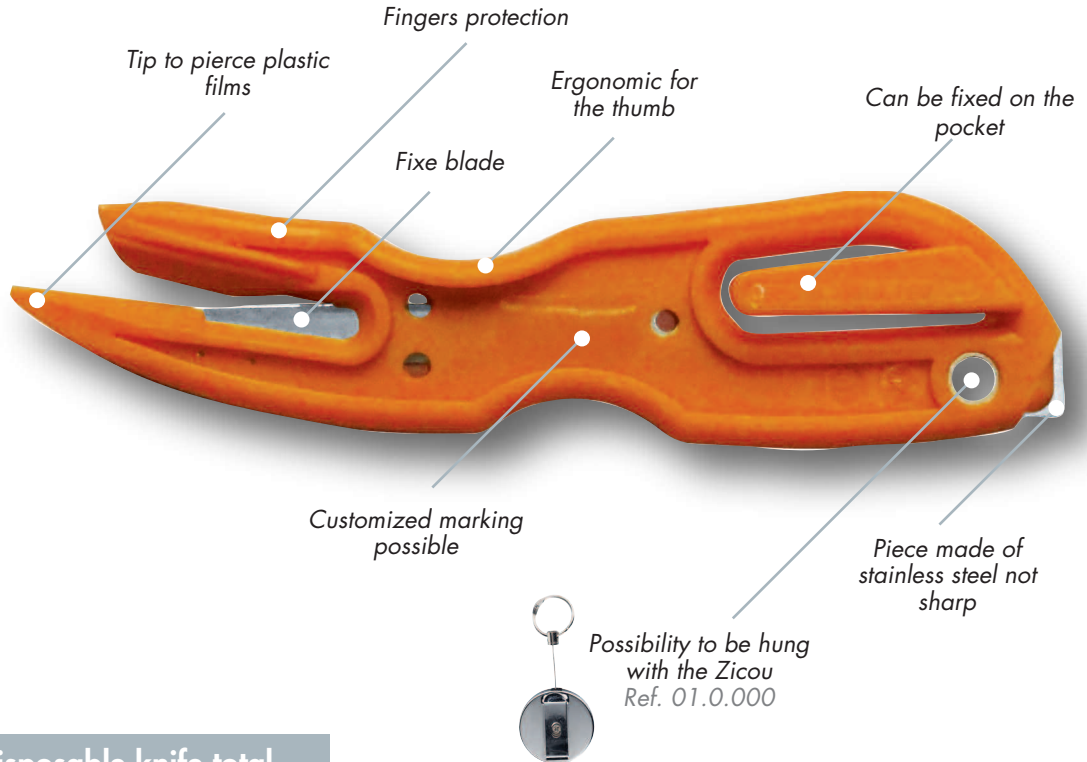

PAH UNDER REQUIRED THRESHOLDS

CENON

REF. 97.0.000

REGISTERED DESIGN

Disposable knife total safety 3 function in 1

Disposable safety knife in composite material to cut shrink-wrapped packages and plastic straps.

MAXIMAL SAFETY
No blade contact .

ERGONOMIQUE / AMBIDEXTRE / LÉGER / CONFORT GESTUEL / EVITE LES TMS

- Knives to cut plastic packaging films
- Knives to cut packaging adhesives
- Knives to cut packaging straps
- Knives to cut thick straps
- Knives to cut thick sheets

CENON

REF. 97.0.000

FUNCTIONALITY

FUNCTION

Made to improve the opening of cardboards and to cut threats, plastic packaging films, packaging straps and tear packaging adhesives.

OPERATING PRINCIPLE

Disposable safety knife with fixed blade.
Enter the sharpened part of the knife into the desired area and move the knife to cut the support.
To cut plastic packaging straps, do not cut in the front but sideway under a 30° until 40° angle.

Retractable fastener with one meter long retractable belt chain.

Allow to hang tools on the user's belt without losing risk nor congestion in the pocket.
It can stand until 80g.

CENON REF. 97.0.000

DESCRIPTION