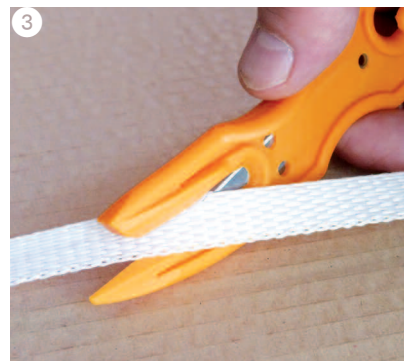

PAH UNDER REQUIRED THRESHOLDS

CENON

REF. 97.0.000

REGISTERED DESIGN

Disposable knife total safety 3 function in 1

Disposable safety knife in composite material to cut shrink-wrapped packages and plastic straps.

MAXIMAL SAFETY
No blade contact .

ERGONOMIQUE / AMBIDEXTRE / LÉGER / CONFORT GESTUEL / EVITE LES TMS

- Knives to cut plastic packaging films
- Knives to cut packaging adhesives
- Knives to cut packaging straps
- Knives to cut thick straps
- Knives to cut thick sheets

CENON

REF. 97.0.000

FUNCTIONALITY

FUNCTION

Made to improve the opening of cardboards and to cut threats, plastic packaging films, packaging straps and tear packaging adhesives.

OPERATING PRINCIPLE

Disposable safety knife with fixed blade.
Enter the sharpened part of the knife into the desired area and move the knife to cut the support.
To cut plastic packaging straps, do not cut in the front but sideway under a 30° until 40° angle.

Retractable fastener with one meter long retractable belt chain.

Allow to hang tools on the user's belt without losing risk nor congestion in the pocket.
It can stand until 80g.

CENON REF. 97.0.000

DESCRIPTION