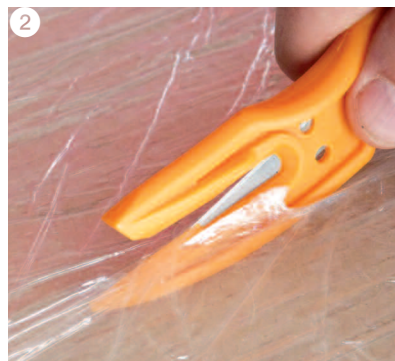

PAH UNDER REQUIRED THRESHOLDS

CENON

REF. 97.0.000

REGISTERED DESIGN

Disposable knife total safety 3 function in 1

Disposable safety knife in composite material to cut shrink-wrapped packages and plastic straps.

MAXIMAL SAFETY
No blade contact .

ERGONOMIQUE / AMBIDEXTRE / LÉGER / CONFORT GESTUEL / EVITE LES TMS

- Knives to cut plastic packaging films
- Knives to cut packaging adhesives
- Knives to cut packaging straps
- Knives to cut thick straps
- Knives to cut thick sheets

CENON

REF. 97.0.000

FUNCTIONALITY

FUNCTION

Made to improve the opening of cardboards and to cut threats, plastic packaging films, packaging straps and tear packaging adhesives.

OPERATING PRINCIPLE

Disposable safety knife with fixed blade.
Enter the sharpened part of the knife into the desired area and move the knife to cut the support.
To cut plastic packaging straps, do not cut in the front but sideway under a 30° until 40° angle.